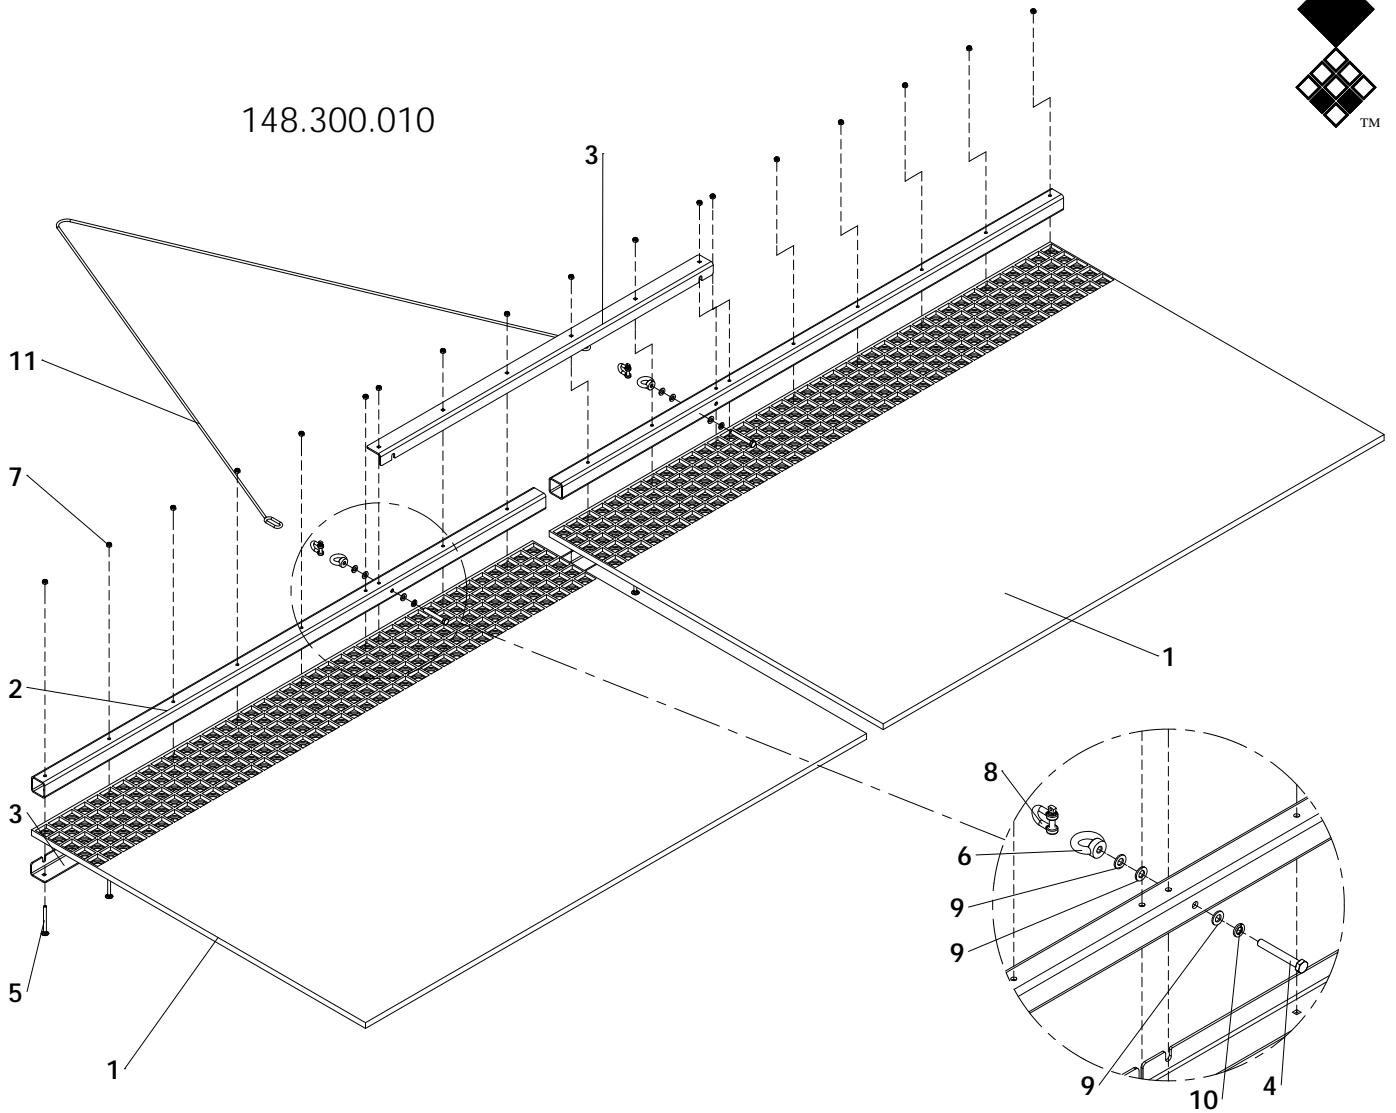

148.300.010

148.300.015

ITEM	PART NUMBER	DESCRIPTION	REMARKS	QUA DM3000 x1000	QUA DM3000x 1500
1	446.159.150	Rubber mat 1500x1000x15		2	3
2	462.040.915	Drag mat tube		2	2
3	468.039.960	Connection strip		4	4
4	802.080.600	Bolt M8 x 60 - ISO 4014		2	2
5	820.060.700	MH Bolt M6 x 70 ISO 8677		18	18
6	822.080.360	Lifting Eye Nut M8 - DIN 582		2	2
7	830.060.060	Self Lock Nut M6 - ISO 10511		18	18
8	846.060.241	D-Shackle d=6mm		2	2
9	864.080.030	Washer M8 - ISO 7089		6	6
10	866.080.020	Spring Washer M8 - DIN 127		2	2
11	899.059.240	Chain 45x20x5 L=2400		1	1