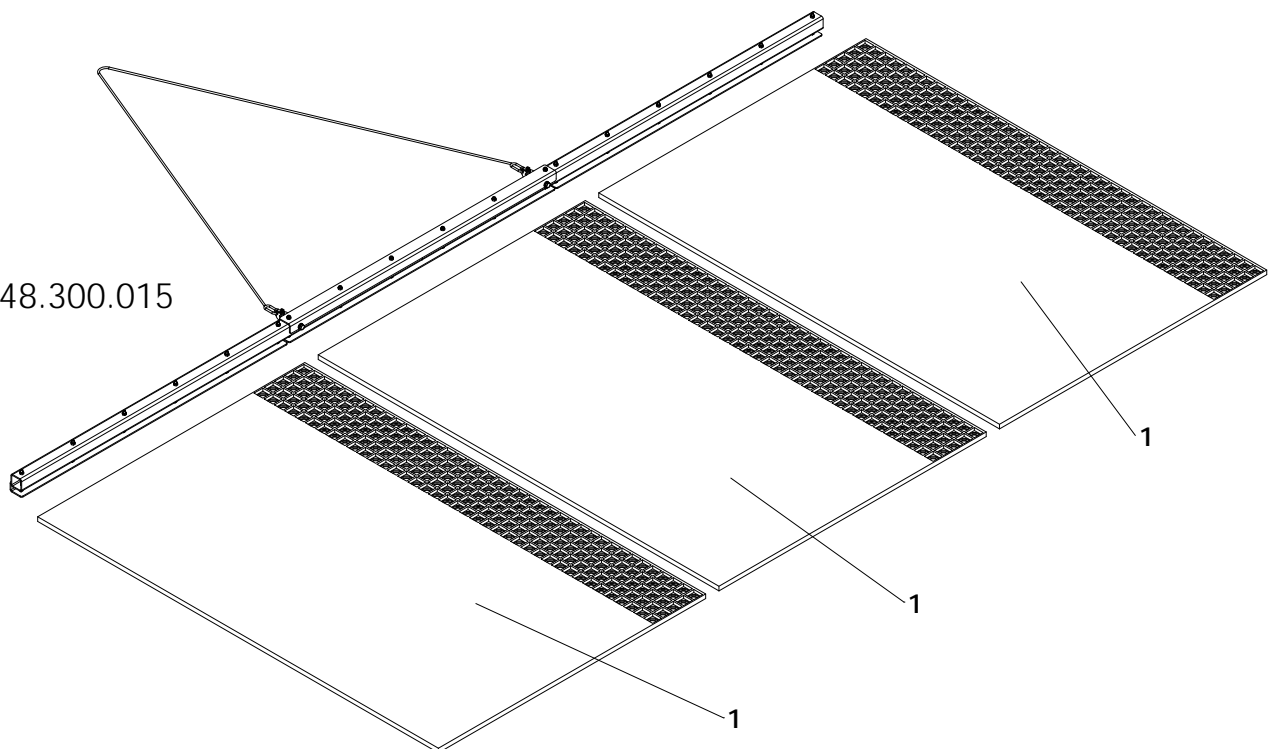

148.300.010

148.300.015

ITEM	PART NUMBER	DESCRIPTION	REMARKS	QUA DM3000 x1000	QUA DM3000x 1500
1	446.159.150	Rubber mat 1500x1000x15		2	3
2	462.040.915	Drag mat tube		2	2
3	468.039.960	Connection strip		4	4
4	802.080.600	Bolt M8 x 60 - ISO 4014		2	2
5	820.060.700	MH Bolt M6 x 70 ISO 8677		18	18
6	822.080.360	Lifting Eye Nut M8 - DIN 582		2	2
7	830.060.060	Self Lock Nut M6 - ISO 10511		18	18
8	846.060.241	D-Shackle d=6mm		2	2
9	864.080.030	Washer M8 - ISO 7089		6	6
10	866.080.020	Spring Washer M8 - DIN 127		2	2
11	899.059.240	Chain 45x20x5 L=2400		1	1