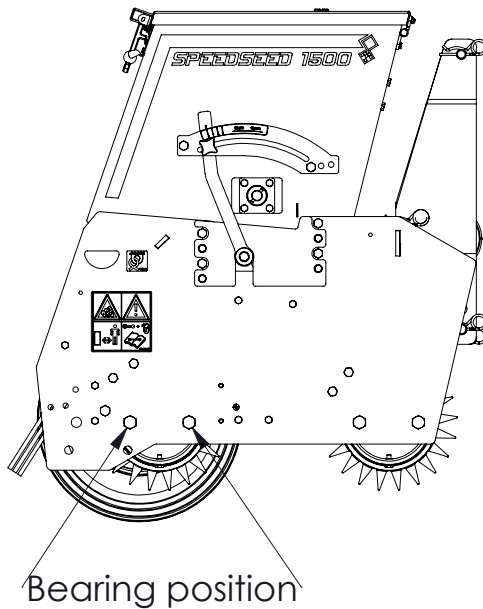

Option: Rear roller with spikes

Kit no.: 1100 - 224.120.000  
1500 - 224.160.002

ITEM	PART NUMBER	DESCRIPTION	REMARKS	QUA 1100	QUA 1500
1	804.080.200	Bolt M8 x 20 - ISO 4017		8	8
2	830.080.080	Self Lock Nut M8 - ISO 10511		8	8
3	316.272.029	Spiked Segment		36	49
4	402.174.150	Spacer		2	2